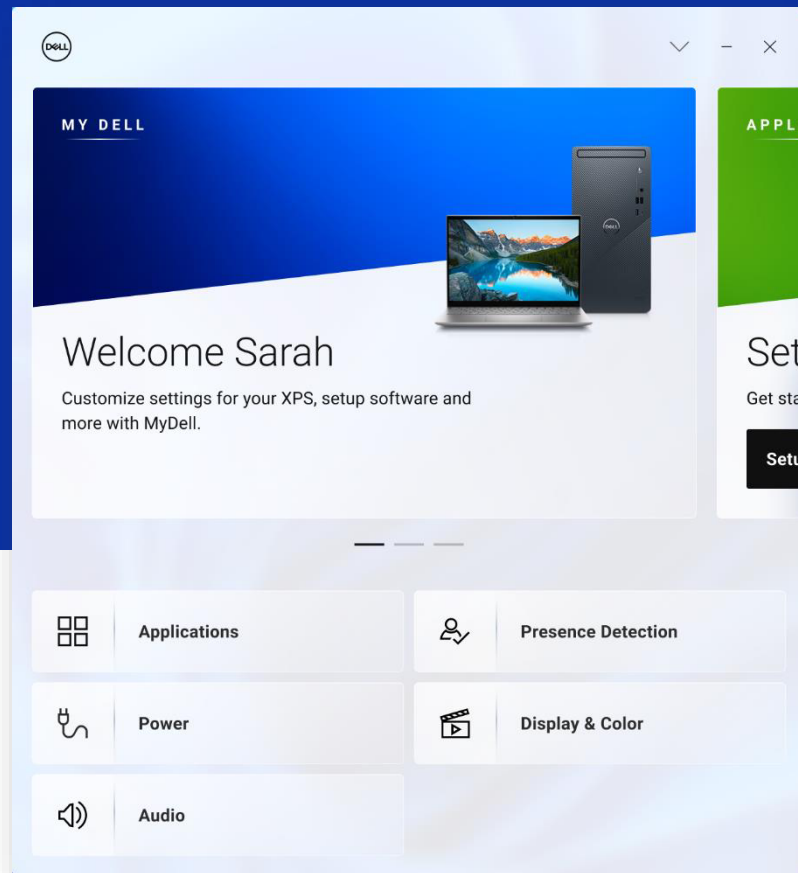

Simplify your workday

MyDell software

Fine tune your device for optimal PC performance with MyDell, an AI-based optimization software that delivers intelligent features and customizable settings.