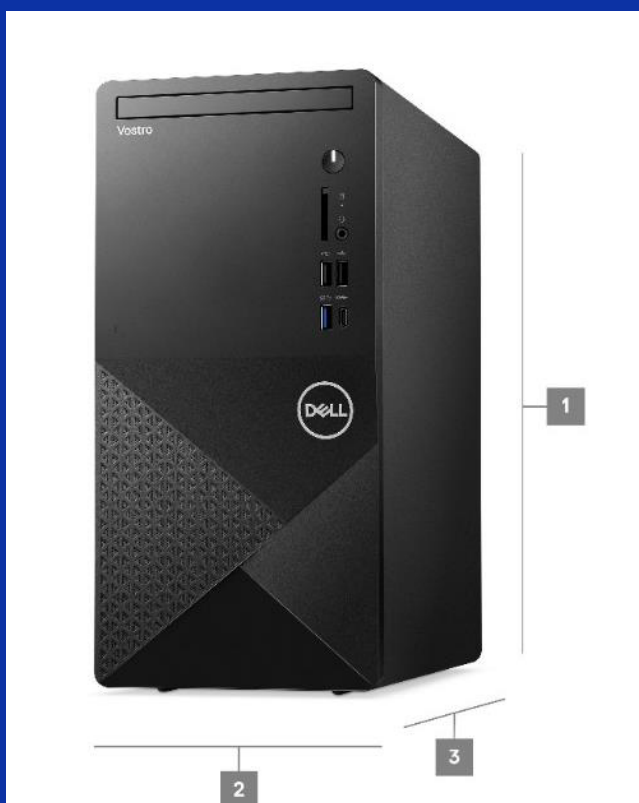

Dimensions & Weight

- 1 Height: 324.30 mm (12.77 in)
- 2 Width: 154.00 mm (6.06 in)
- 3 Depth: 292.20 mm (11.50 in)
- 4 Starting weight: 5.32 kg (11.73 lb)¹

¹ Weights vary depending on configuration and manufacturing variability.