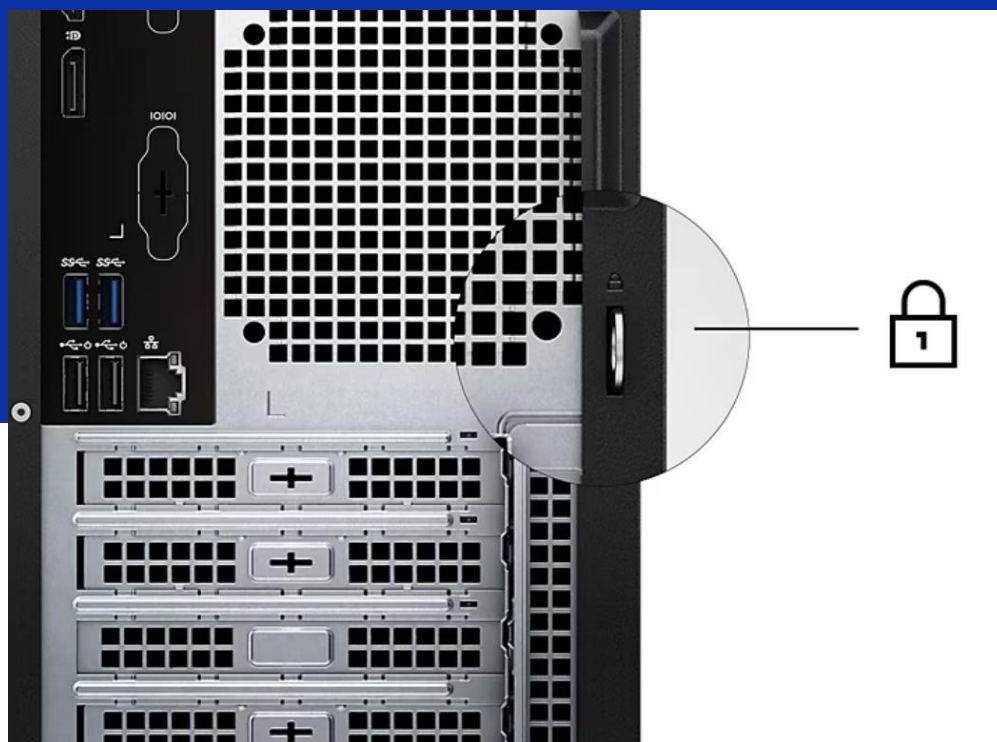

Like storage, you can always upgrade your memory later by adding up to 64GB.

More connectivity

Connect to other monitors and devices with HDMI 1.4b¹, Display Port and optional VGA/Serial ports. Experience fast data transfer with a USB Type-C port (data only).

¹ HDMI 1.4b: Maximum resolution supported over HDMI is 1920x1200 @60Hz. No 4K/2K output.

Security

Built-in, easy-to-use security

Protect your passwords and data, prevent tampering and protect against software attacks with the Trusted Platform Module (TPM) 2.0, a built-in security chip.